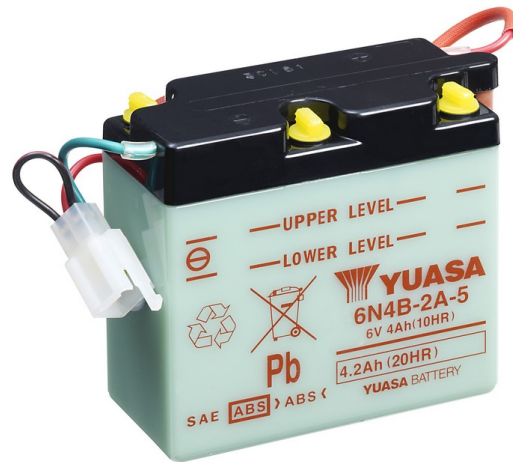

Yuasa Technical Data Sheet

Yuasa 6N4B-2A-5 - Conventional 6 Volt Battery

Performance

Voltage	6V
Capacity (10-hour)	4Ah
Capacity (20-hour)	4.2Ah

Dimensions ($\pm 2\text{mm}$)

Length	102mm
Width	48mm
Height	96mm

Weights & Measures

Mean Weight with Acid	1kg
Acid Volume	0.2l

Technology

Technology	Cast Sb/Sb
Separator	Reinforcing fiber+Glass Fiber

Cell Assembly Layout

Data Sheet generated on 06/04/2021 - E&OE