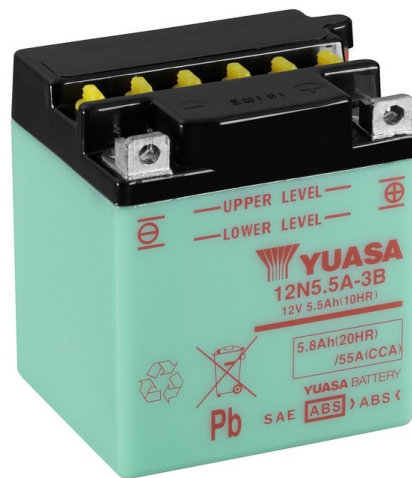

Technology

Technology	Cast Sb/Sb
Separator	Reinforcing fiber+Glass Fiber

Cell Assembly Layout

Terminal Type - 6

Data Sheet generated on 25/02/2021 - E&OE