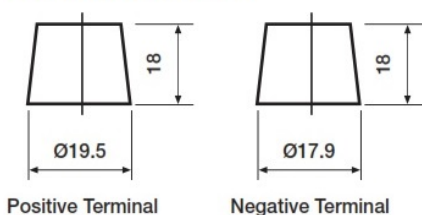

Weights & Measures

Mean Weight with Acid	22.5kg
Acid Volume	5.2 litres

Container Features

Case Type	D31 JIS EFB (T110)
Hold Down	N
Lid Type	Raised Plug

Technology

Flame Arrestor	✓
Technology	Ca/Ca
Separator	PE
Recommended Charge Rate	4A
Performance Marking	W3-C2-V3-M1

Terminal Type

T1

Standard DIN Post

Cell Assembly Layout

Battery Hold-down

Data Sheet generated on 04/10/2023 - E&OE