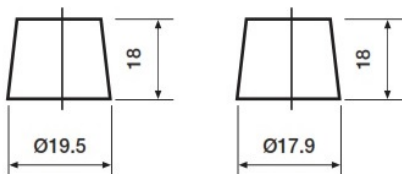

Terminal Type

T1

Standard DIN Post

Positive Terminal

Negative Terminal