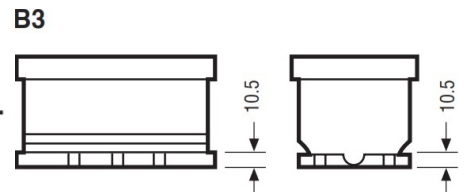

Battery Hold-down

Data Sheet generated on 06/07/2023 - E&OE