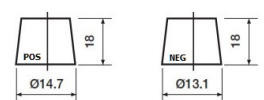

Yuasa Technical Data Sheet

Yuasa YBX7053 - YBX7000 EFB Start Stop Plus Batteries

Performance

Voltage	12V
Capacity (20-hour)	45Ah
Cold Cranking Amps (EN1)	450A

Dimensions

Length	238mm
Width	128mm
Height	227mm

Weights & Measures

Mean Weight with Acid	13kg
Acid Volume	3 litres

Container Features

Case Type	B24 JIS EFB (N55)
Hold Down	N
Lid Type	Flat Lid

Technology

Flame Arrestor Technology	✓
Separator	Ca/Ca
Recommended Charge Rate	PE
Performance Marking	3A
	W3-C2-V3-M1

Terminal Type

T1/T3

Standard DIN Post

Remove T1 adapter for T3

Cell Assembly Layout

Battery Hold-down

Data Sheet generated on 22/08/2023 - E&OE