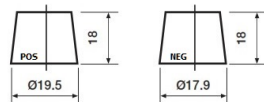

Yuasa Technical Data Sheet

Yuasa YBX7053 - YBX7000 EFB Start Stop Plus Batteries

Performance

Voltage	12V
Capacity (20-hour)	45Ah
Cold Cranking Amps (EN1)	450A

Dimensions

Length	238mm
Width	128mm
Height	227mm

Weights & Measures

Mean Weight with Acid	13kg
Acid Volume	3 litres

Container Features

Case Type	B24 JIS EFB (N55)
Hold Down	N
Lid Type	Flat Lid

Technology

Flame Arrestor Technology	✓
Separator	Ca/Ca
Recommended Charge Rate	PE
Performance Marking	3A
	W3-C2-V3-M1

Terminal Type

T1/T3

Standard DIN Post

Remove T1 adapter for T3

Cell Assembly Layout

Battery Hold-down

Data Sheet generated on 22/08/2023 - E&OE