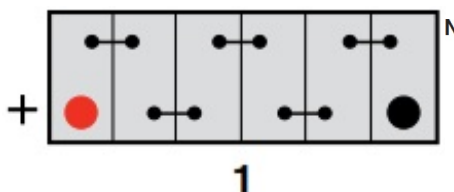

Technology

Flame Arrestor	✓
Technology	Ca/Ca
Separator	PE
Recommended Charge Rate	4A
Performance Marking	W3-C2-V3-M1

Terminal Type

T1

Standard DIN Post

Cell Assembly Layout

Battery Hold-down

Data Sheet generated on 04/10/2023 - E&OE