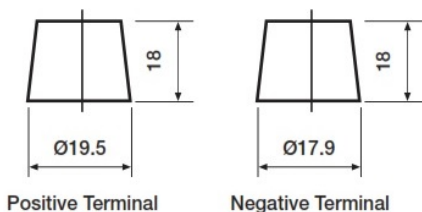

Weights & Measures

Mean Weight with Acid	19.3kg
Acid Volume	4.4 litres

Container Features

Case Type	D26 JIS EFB (S85/S95)
Terminal Type	T1
Hold Down	N
Lid Type	Raised Plug

Technology

Flame Arrestor	✓
Technology	Ca/Ca
Separator	PE
Recommended Charge Rate	4A
Performance Marking	W3-C2-V3-M1

Terminal Type

T1

Standard DIN Post

Positive Terminal

Negative Terminal

Cell Assembly Layout

Battery Hold-down

Data Sheet generated on 04/10/2023 - E&OE