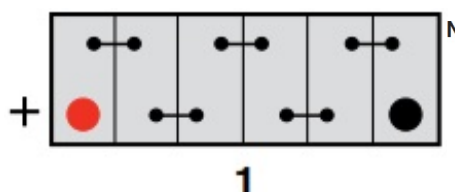

Technology

Flame Arrestor	✓
Technology	Ca/Ca
Separator	PE
Recommended Charge Rate	4A
Performance Marking	W3-C2-V3-M1

Terminal Type

T1

Standard DIN Post

Cell Assembly Layout

Battery Hold-down

Data Sheet generated on 03/10/2023 - E&OE