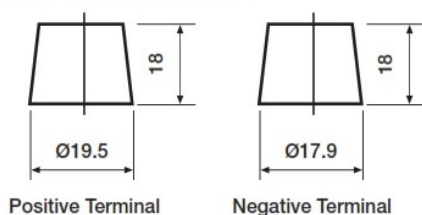

Weights & Measures

Mean Weight with Acid	17.3kg
Acid Volume	4.1 litres

Container Features

Case Type	D23 JIS EFB (Q55R/Q85R)
Cell Layout	1
Terminal Type	T1
Hold Down	N
State of Charge Indicator	✓
Lid Type	Raised Plug

Technology

Flame Arrestor	✓
Technology	Ca/Ca
Separator	PE
Recommended Charge Rate	4A
Performance Marking	W3-C2-V3-M1

Terminal Type

T1

Standard DIN Post

Cell Assembly Layout

Battery Hold-down

Data Sheet generated on 03/10/2023 - E&OE